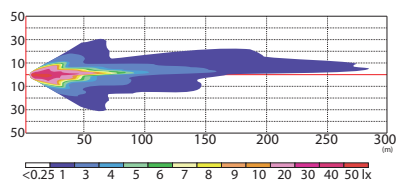

Road Legal Low Beam HL175