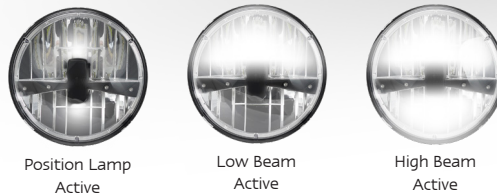

Maxilamp 7" LED High/Low Beam Headlamp

**ECE
Approved**
**100%
Waterproof**
**5 Year
Warranty**

Function	High Powered 7" LED Headlamp	
Size	175mm Round x 98mm Deep	
Voltage	Multivolt 11-32V	
LED Qty	1x17w Low Beam, 4x3w High Beam, 2 x SMD Position	
Lumen	Low Beam 940lm, High Beam 1422lm	
Colour Temp	5300K - 6500K	
Cable	120mm with H4 plug	
Draw	Low	High
@13.8V	1.28A	2.23A
@28V	0.56A	1.00A
Lens	Polycarbonate	
Base	Die Cast Alloy	

Approvals	Function	Approval No.
ECE	High/Low Beam	E6-112R-010658
ECE	Front Position	E6-7R-020658
CTA	High/Low/Front Position	CTA-060258

Part Number
HL175 - Twin Blister
MC175 - Single Blister

Fitting Instructions

Retro fit to existing globe type
7" sealed beam headlamps.

Road Legal Low Beam HL175

Road Legal High Beam HL175

All enquiries P: (03) 9466 7075 E: led@ledtech.com.au, www.ledautolamps.com

All efforts are made to ensure all information is correct and up to date, it can be subject to change without notice. All measurements are in millimeters (mm) and are not to scale.