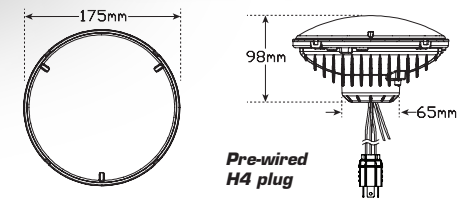

Maxilamp 7" LED High/Low Beam Headlamp

**ECE
Approved**
**100%
Waterproof**
**5 Year
Warranty**

Function	High Powered 7" LED Headlamp	
Size	175mm Round x 98mm Deep	
Voltage	Multivolt 11-32V	
LED Qty	1x17w Low Beam, 4x3w High Beam, 2 x SMD Position	
Lumen	Low Beam 940lm, High Beam 1422lm	
Colour Temp	5300K - 6500K	
Cable	120mm with H4 plug	
Draw	Low	High
@13.8V	1.28A	2.23A
@28V	0.56A	1.00A
Lens	Polycarbonate	
Base	Die Cast Alloy	

Approvals	Function	Approval No.
ECE	High/Low Beam	E6-112R-010658
ECE	Front Position	E6-7R-020658
CTA	High/Low/Front Position	CTA-060258

Part Number
HL175 - Twin Blister
MC175 - Single Blister

Fitting Instructions

Retro fit to existing globe type
7" sealed beam headlamps.

Road Legal Low Beam HL175

Road Legal High Beam HL175

All enquiries P: (03) 9466 7075 E: led@ledtech.com.au, www.ledautolamps.com

All efforts are made to ensure all information is correct and up to date, it can be subject to change without notice. All measurements are in millimeters (mm) and are not to scale.