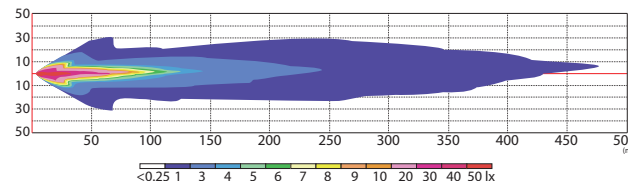

Road Legal High Beam HL175